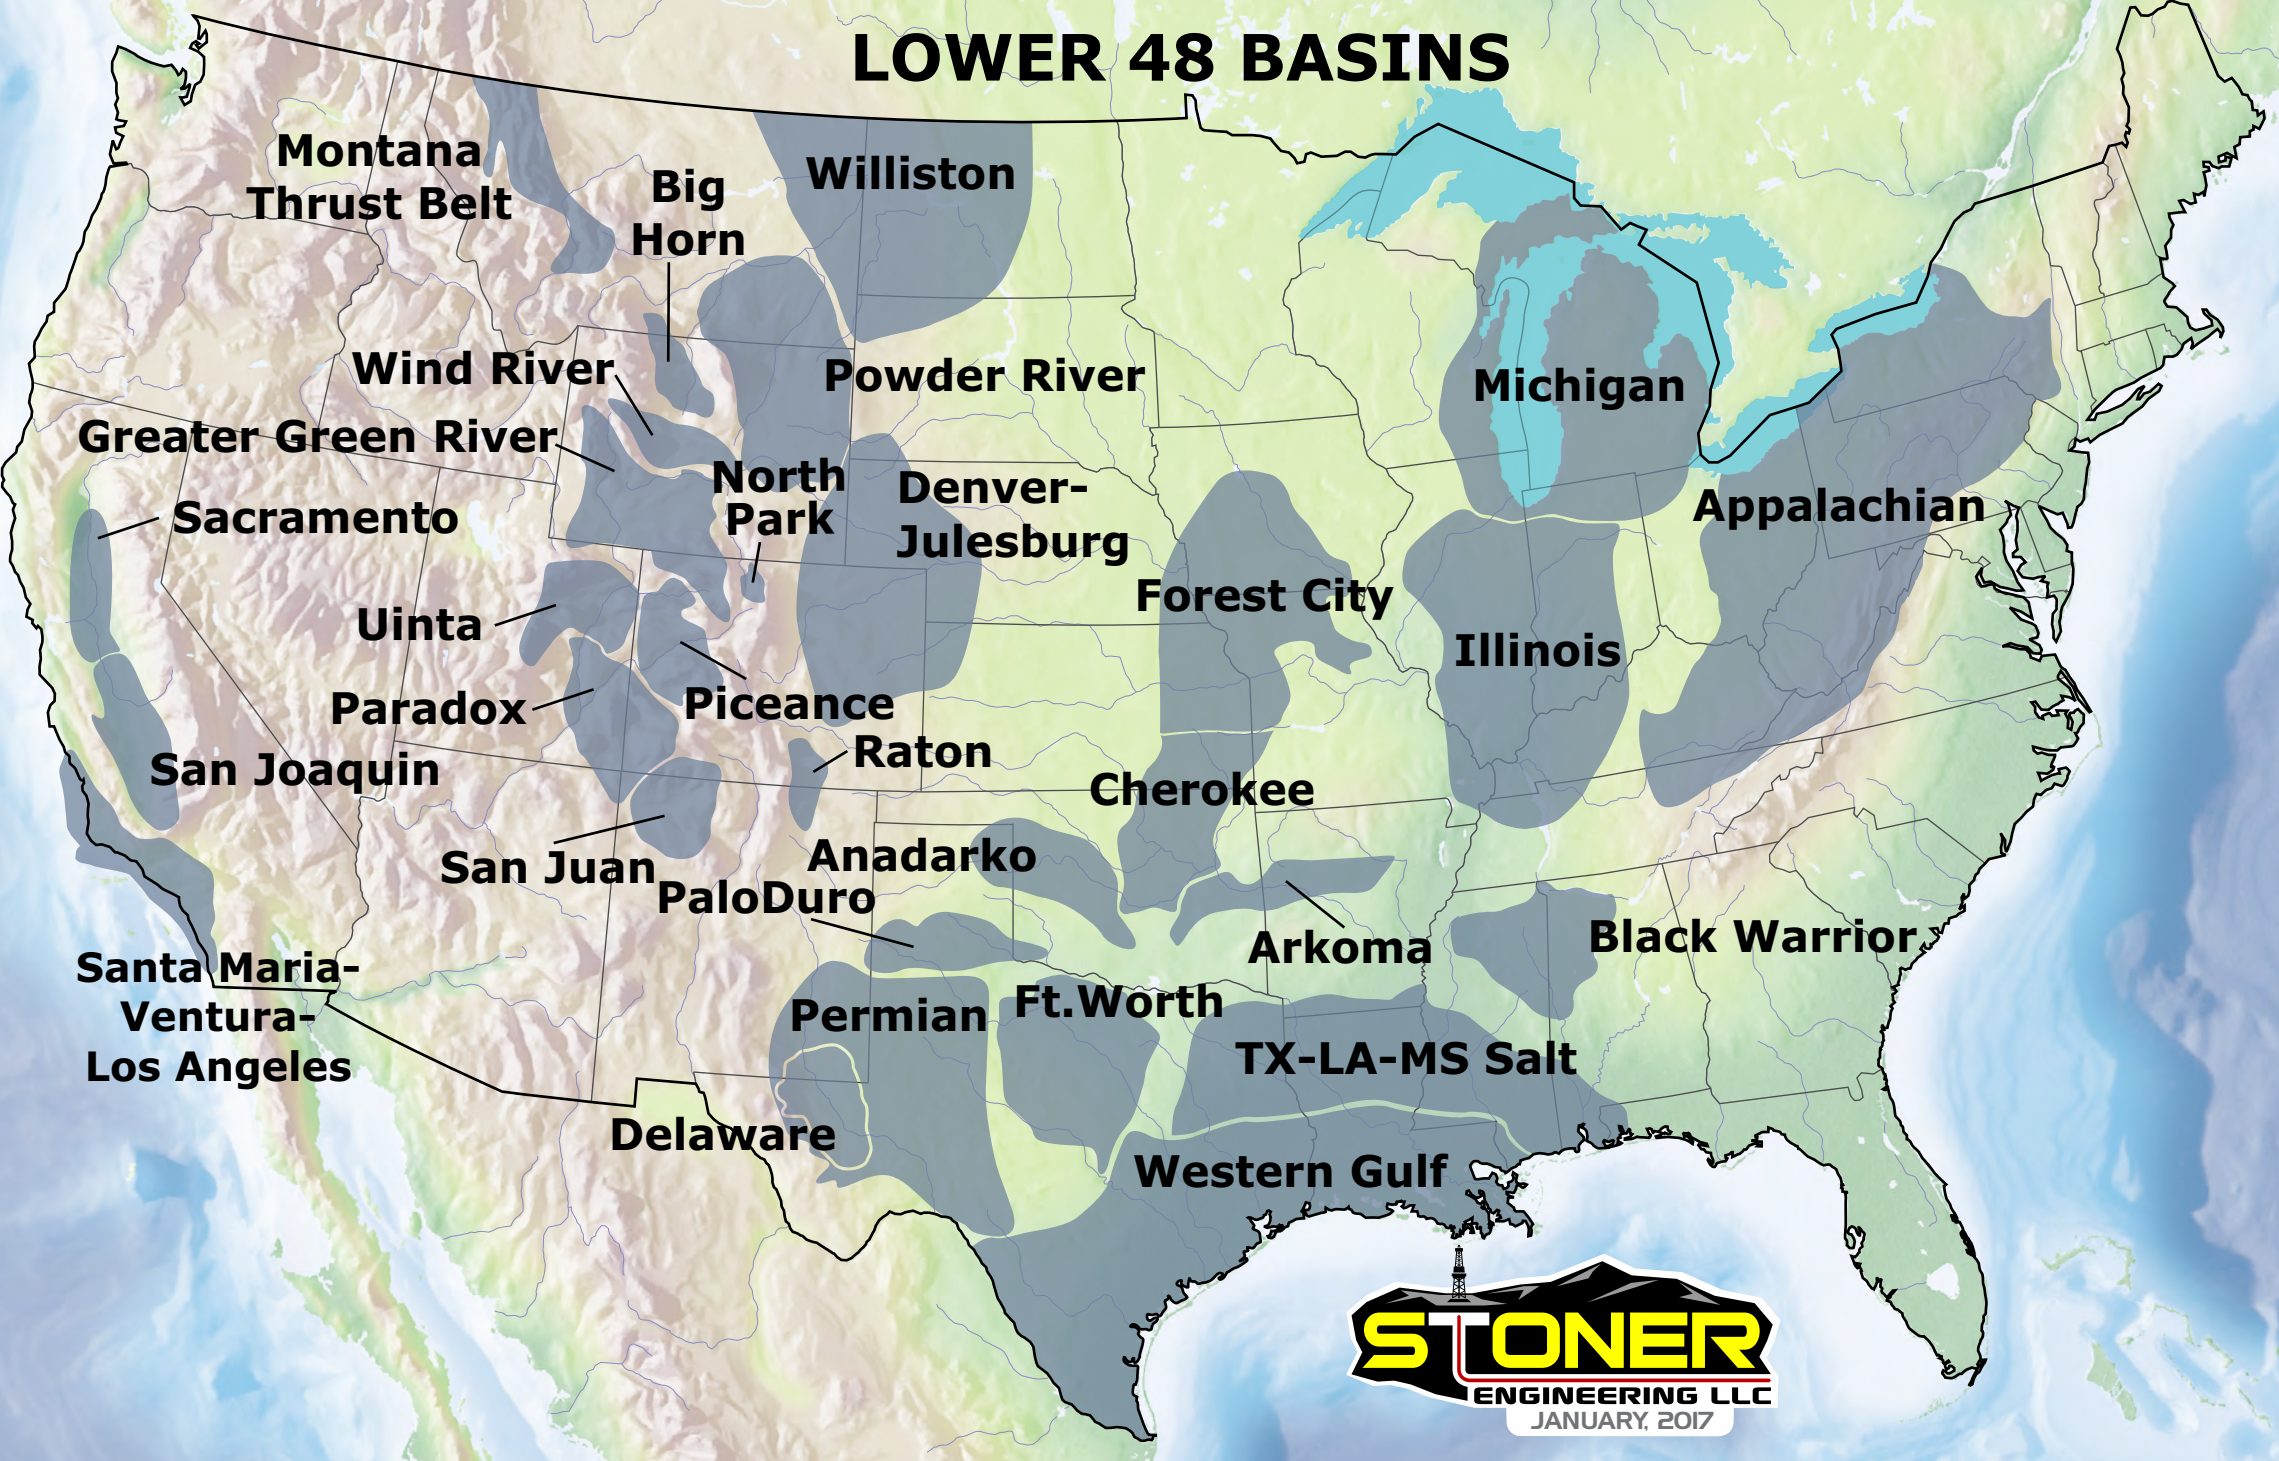

LOWER 48 BASINS

LOWER 48 GEOSTEERED PAYZONES